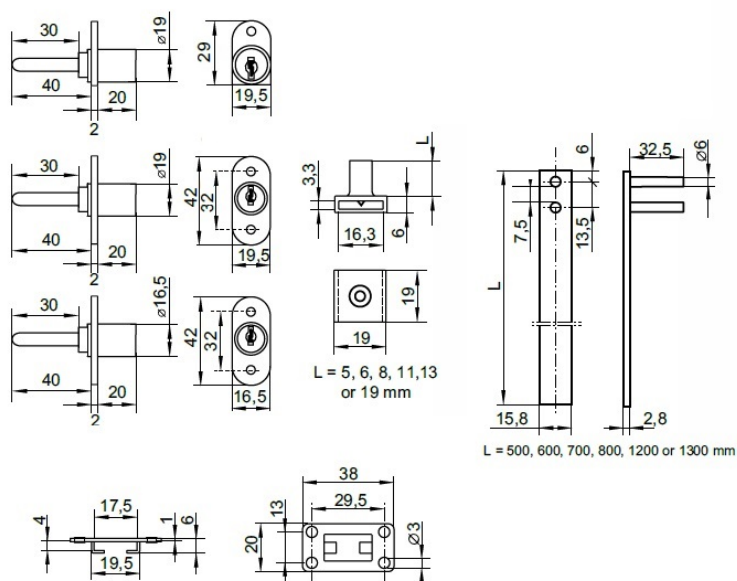

PRODUCT SHEET

Description:

Central Lock 1018/600mm, NPL, $\varnothing 19 \times 20$ mm, 40mm Tail, HCK SISO, W/600 Locking Bar, 2xMetal Bar Guides & 3x13mm Pegs

Item number:

14.03.127-1

Units	Box	Carton	HS Code	Barcode
Pcs.	24	120	8301300000	
				5704866034937